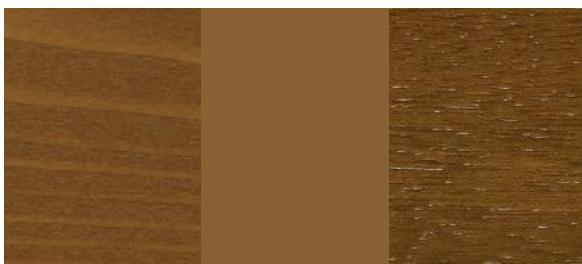

Spruce
Translucent

Spruce
Opaque

Meranti
Translucent

Spruce
Translucent

Spruce
Opaque

Meranti
Translucent

Fichte
Transparent

Fichte
Deckend

Meranti
Transparent

Fichte
Transparent

Fichte
Deckend

Meranti
Transparent

11*

J845

16*

J048

12*

J265

17

J275

13*

J010

18

J280

14

J914

19

J007

15*

J065

20

J285

* Strong heating by sun on dark colors could cause resin outlet on pine and larch.

* Starkes Erhitzen durch die Sonneneinstrahlung bei dunklen Farbtönen kann zu Harzfluss bei Kiefer und Lärchenholz führen.